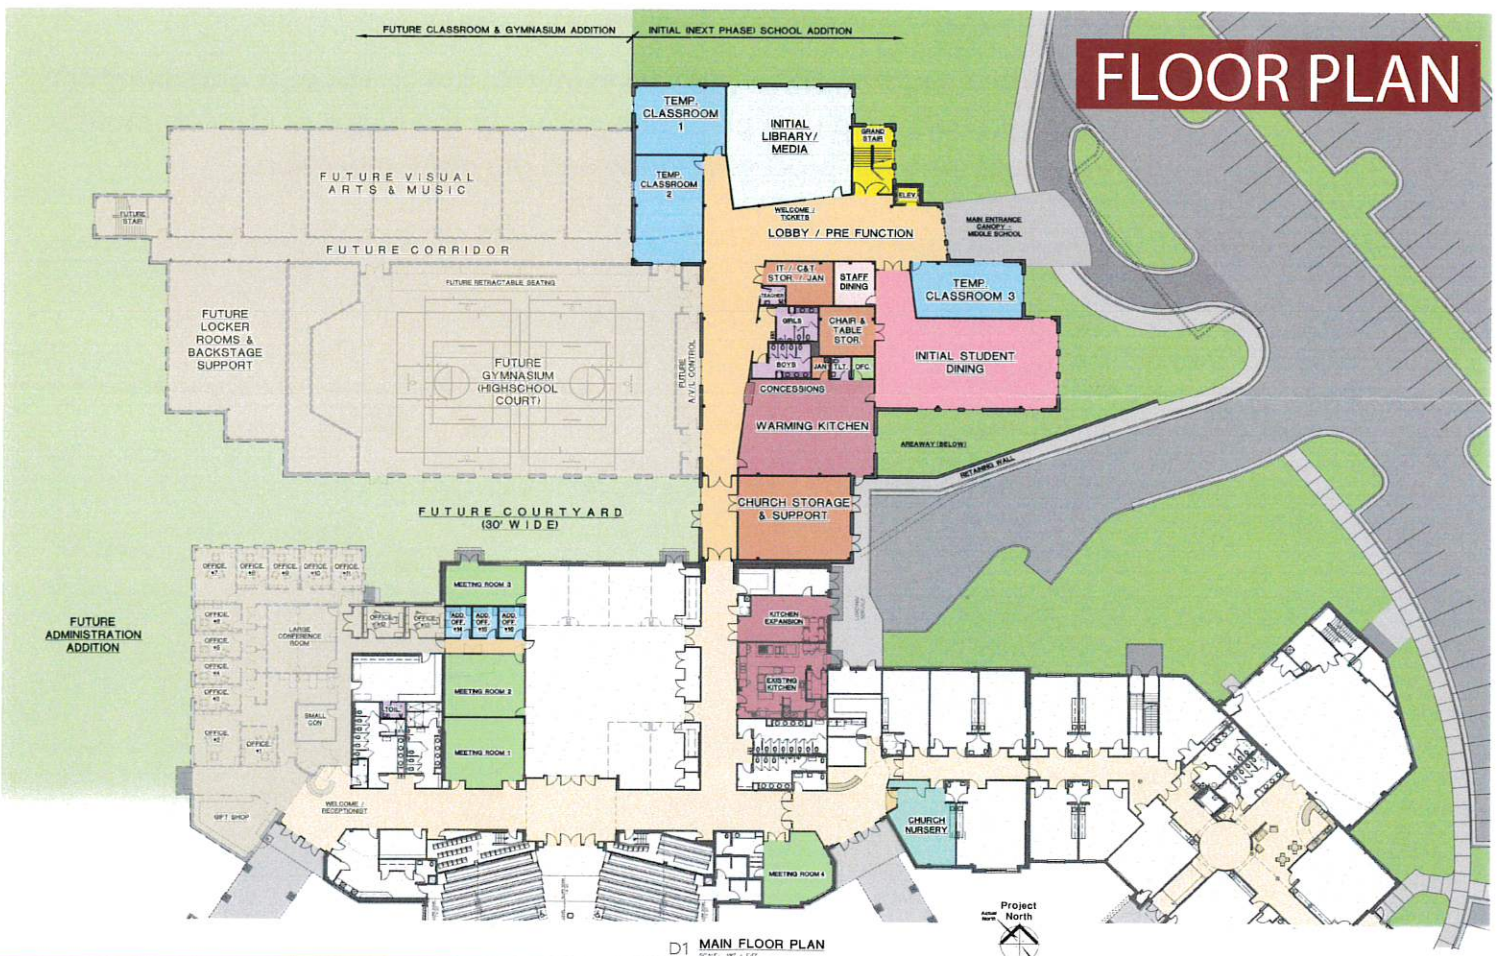

Our VISION

Phase One of the St. Michael the Archangel Parish and School expansion will include the following additions to the parish and school.

Parish:

- Second entrance on North College Street
- 120 additional parking spaces
- 3 new meeting rooms
- 1 additional room (3 Rooms total) for our Catechesis of the Good Shepherd CCD program
- 3 additional parish offices
- Upgraded Nursery
- Parish kitchen expansion

School:

- 3 additional Classrooms
- Student dining area
- Warming kitchen for School
- Temporary Library
- Teacher Prep room/Storage
- Administrative offices

SITE PLAN

FLOOR PLAN

ST. MICHAEL THE ARCHANGEL CATHOLIC PARISH